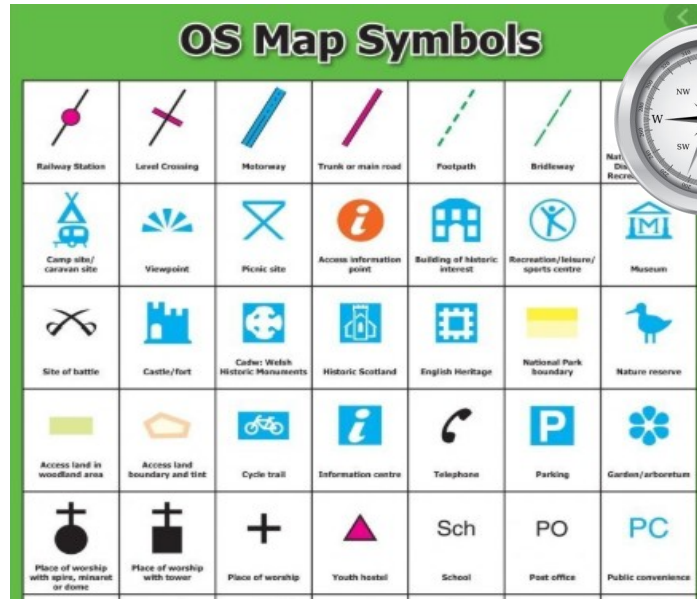

Geography: Local Study

- Sneinton has many historical buildings to attract visitors, such as Green's Mill. It has public buildings, such as the community hall and other facilities like doctors, dentists and a variety of shops. An important community event is the Sneinton Festival (July).
- Symbols help us to include lots of detail on maps that are drawn to scale. They include simple images, letters and abbreviations.
- A map is a two-dimensional drawing of an area. Maps can show the countryside, a town, a country or even the whole world. They are used to help plan routes from one place to another, or to find certain features such as castles or hills.
- The top of most maps is north and a compass can be used to find which direction north is. Compasses show four directions - north, east, south and west.
- The needle always points north, so when that is lined up with the map it is easy to see in which direction things are.
- Maps are not drawn to the same size as the ground because they would be far too big! Instead they are drawn to a smaller scale.

Test out your map skills

## Art: Key Knowledge

- ◆ Graffiti is writing or drawings made on a wall or other surface, usually as a form of artistic expression, without permission and within public view.
- ◆ Keith Allen Haring was an American artist whose pop art and graffiti-like work grew out of the New York City street culture of the 1980s.

## Vocabulary

graffiti	expression
art	modern
technique	message
vibrant	digital
vinyl	programme